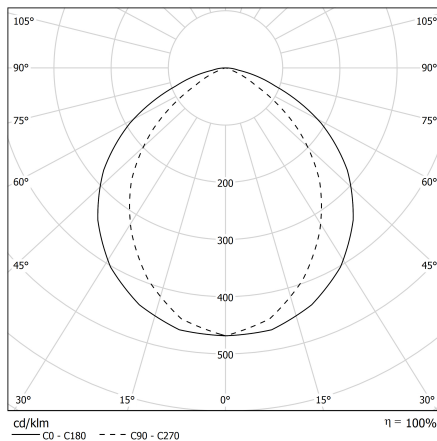

## STILLA WO High Power

Fixture for single installation equipped with cable 2mt length. CRI>90

CODE		FLUX	SIZE	CERTIFICATIONS
05WO57L49065	57W 4000K	5198lm	1441mm	CE IP65 A++