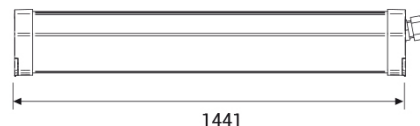

## STILLA WO High Power

Fixture for single installation equipped with cable 2mt length. CRI>90

CODE		FLUX	SIZE	CERTIFICATIONS
05WO57L49065	57W 4000K	5198lm	1441mm	CE IP65 A++