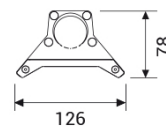

## STILLA WO High Power

Fixture for single installation equipped with cable 2mt length. CRI>90

CODE		FLUX	SIZE	CERTIFICATIONS
05WO57L49065	57W 4000K	5198lm	1441mm	CE IP65 A++